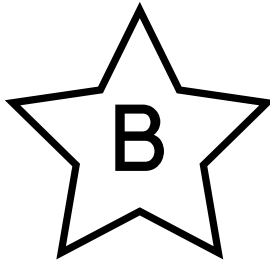

# PUMPKIN PATCH COLOR BY LETTER

Color each letter dot using the colors below:

A - RED    B - YELLOW    C - BLUE    D - GREEN    E - ORANGE

C

A

D

# PUMPKIN PATCH COLOR BY LETTER

Color each letter dot using the colors below:

A - RED   B - YELLOW   C - BLUE   D - GREEN   E - ORANGE