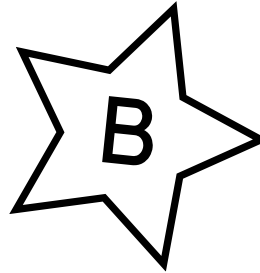

# PUMPKIN PATCH COLOR BY LETTER

Color each letter dot using the colors below:

A - RED    B - YELLOW    C - BLUE    D - GREEN    E - ORANGE

C

A

D

# PUMPKIN PATCH COLOR BY LETTER

Color each letter dot using the colors below:

A - RED   B - YELLOW   C - BLUE   D - GREEN   E - ORANGE