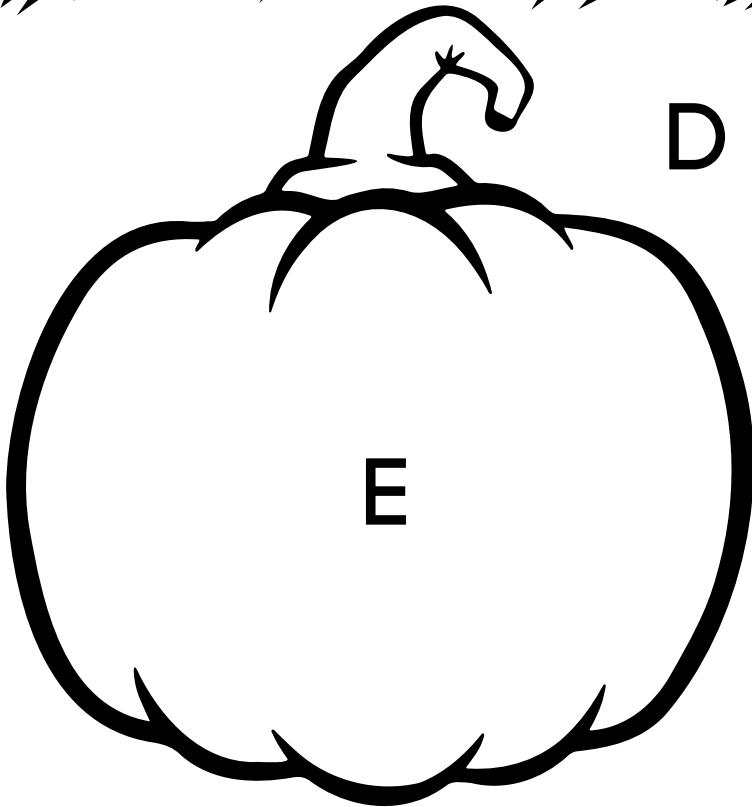

# PUMPKIN PATCH COLOR BY LETTER

Color each letter dot using the colors below:

A - RED    B - YELLOW    C - BLUE    D - GREEN    E - ORANGE

C

A

D

# PUMPKIN PATCH COLOR BY LETTER

Color each letter dot using the colors below:

A - RED   B - YELLOW   C - BLUE   D - GREEN   E - ORANGE