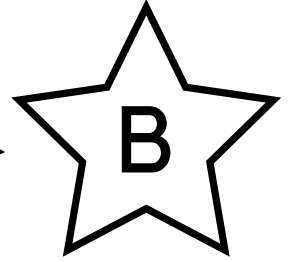

# PUMPKIN PATCH COLOR BY LETTER

Color each letter dot using the colors below:

A - RED    B - YELLOW    C - BLUE    D - GREEN    E - ORANGE

C

A

D

# PUMPKIN PATCH COLOR BY LETTER

Color each letter dot using the colors below:

A - RED   B - YELLOW   C - BLUE   D - GREEN   E - ORANGE