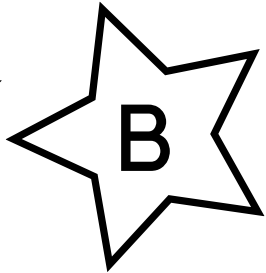

# PUMPKIN PATCH COLOR BY LETTER

Color each letter dot using the colors below:

A - RED    B - YELLOW    C - BLUE    D - GREEN    E - ORANGE

C

A

D

# PUMPKIN PATCH COLOR BY LETTER

Color each letter dot using the colors below:

A - RED   B - YELLOW   C - BLUE   D - GREEN   E - ORANGE