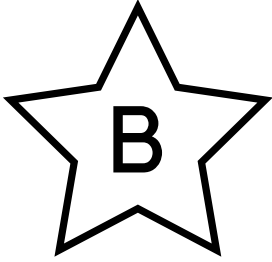

# PUMPKIN PATCH COLOR BY LETTER

Color each letter dot using the colors below:

A - RED    B - YELLOW    C - BLUE    D - GREEN    E - ORANGE

C

A

D

# PUMPKIN PATCH COLOR BY LETTER

Color each letter dot using the colors below:

A - RED   B - YELLOW   C - BLUE   D - GREEN   E - ORANGE